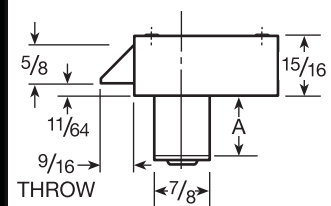

55481

- Cannot be Masterkeyed
- **Material:** Zinc Die Cast
- **Operation:** Available Right Hand, Keyed Alike #2 in CR Keyway Only

15481

A15481

Other FJM Cabinet Products

Innovative, Quality Security Solutions