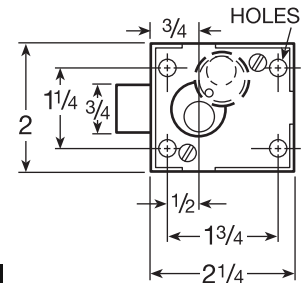

Enclosure Locks

15481 Enclosure Lock PIN TUMBLER & WARDED

Part#	Handing	Description	Master Keyed	Finish	MFT PT #	Stock Quantity	Boxed Weight lbs/oz
-------	---------	-------------	--------------	--------	----------	----------------	---------------------

55481

- Cannot be Masterkeyed
- **Material:** Zinc Die Cast
- **Operation:** Available Right Hand, Keyed Alike #2 in CR Keyway Only

15481

A15481

Other FJM Cabinet Products

Innovative, Quality Security Solutions