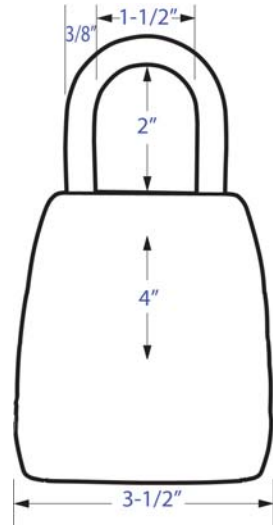

SL-502

The FJM SL-502 and SL-592 Heavy Duty Lock Boxes brings you the perfect solution to home owners, realtors, property management, vacation rentals, care-givers and anyone else needing a safe place to store their keys. The lock box fits over standard door knobs as can also work on fences or posts.