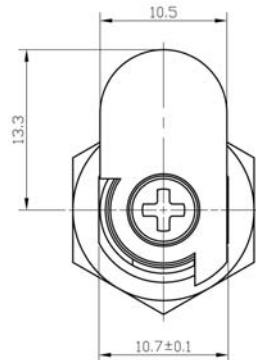

## 2615

LOCK

mm  
in

- \* over 500 key combinations
- \* housing with zinc alloy
- \* available keyed different and keyed alike
- \* 2 keys
- \* Length: 3/8"
- \* Bolt throw 3/16"
- \* Diameter 7/16"

## 2200 Series

X =  
2200AS- 3/8"  
2200aI- 1/2"

Inches

2206- 1/4"  
Special  
Order

Metric

- \* Available keyed alike or keyed different
- \* Housing and barrel zinc alloy
- \* Available in 3/8" and 1/2" cylinder length
- \* 2206- Special Order- 1/4" cylinder length
- \* Diameter: 7/16"
- \* 2 keys
- \* Comes with 1/2" straight cam, 1" straight cam option available