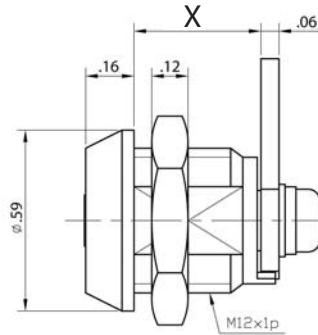

## 2615

LOCK

mm  
in

- \* over 500 key combinations
- \* housing with zinc alloy
- \* available keyed different and keyed alike
- \* 2 keys
- \* Length: 3/8"
- \* Bolt throw 3/16"
- \* Diameter 7/16"

## 2200 Series

X =  
2200AS- 3/8"  
2200aI- 1/2"

Inches

2206- 1/4"  
Special  
Order

Metric

- \* Available keyed alike or keyed different
- \* Housing and barrel zinc alloy
- \* Available in 3/8" and 1/2" cylinder length
- \* 2206- Special Order- 1/4" cylinder length
- \* Diameter: 7/16"
- \* 2 keys
- \* Comes with 1/2" straight cam, 1" straight cam option available