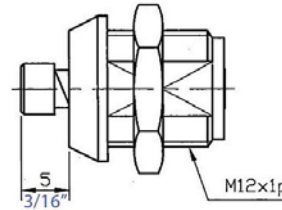

## 2615

LOCK

mm  
in

- \* over 500 key combinations
- \* housing with zinc alloy
- \* available keyed different and keyed alike
- \* 2 keys
- \* Length: 3/8"
- \* Bolt throw 3/16"
- \* Diameter 7/16"

## 2200 Series

X =  
2200AS- 3/8"  
2200aI- 1/2"

Inches

2206- 1/4"  
Special  
Order

Metric

- \* Available keyed alike or keyed different
- \* Housing and barrel zinc alloy
- \* Available in 3/8" and 1/2" cylinder length
- \* 2206- Special Order- 1/4" cylinder length
- \* Diameter: 7/16"
- \* 2 keys
- \* Comes with 1/2" straight cam, 1" straight cam option available