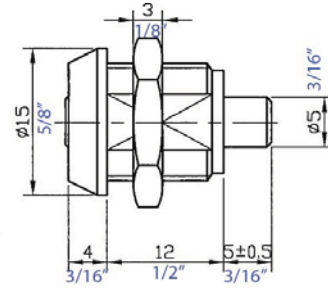

## 2615

LOCK

mm  
in

- \* over 500 key combinations
- \* housing with zinc alloy
- \* available keyed different and keyed alike
- \* 2 keys
- \* Length: 3/8"
- \* Bolt throw 3/16"
- \* Diameter 7/16"

## 2200 Series

X =  
2200AS- 3/8"  
2200aI- 1/2"

Inches

2206- 1/4"  
Special  
Order

Metric

- \* Available keyed alike or keyed different
- \* Housing and barrel zinc alloy
- \* Available in 3/8" and 1/2" cylinder length
- \* 2206- Special Order- 1/4" cylinder length
- \* Diameter: 7/16"
- \* 2 keys
- \* Comes with 1/2" straight cam, 1" straight cam option available