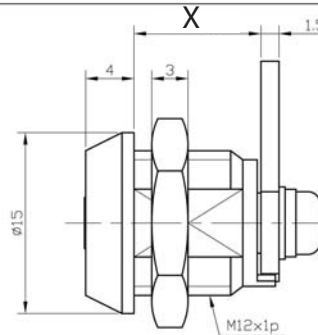

## 2615

LOCK

mm  
in

- \* over 500 key combinations
- \* housing with zinc alloy
- \* available keyed different and keyed alike
- \* 2 keys
- \* Length: 3/8"
- \* Bolt throw 3/16"
- \* Diameter 7/16"

## 2200 Series

X =  
2200AS- 3/8"  
2200aI- 1/2"

Inches

2206- 1/4"  
Special  
Order

Metric

- \* Available keyed alike or keyed different
- \* Housing and barrel zinc alloy
- \* Available in 3/8" and 1/2" cylinder length
- \* 2206- Special Order- 1/4" cylinder length
- \* Diameter: 7/16"
- \* 2 keys
- \* Comes with 1/2" straight cam, 1" straight cam option available