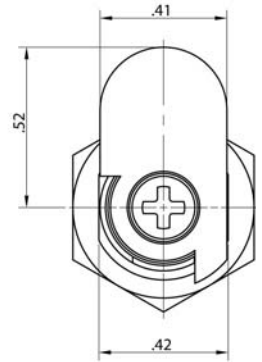

## 2615

LOCK

mm  
in

- \* over 500 key combinations
- \* housing with zinc alloy
- \* available keyed different and keyed alike
- \* 2 keys
- \* Length: 3/8"
- \* Bolt throw 3/16"
- \* Diameter 7/16"

## 2200 Series

X =  
2200AS- 3/8"  
2200aI- 1/2"

Inches

2206- 1/4"  
Special  
Order

Metric

- \* Available keyed alike or keyed different
- \* Housing and barrel zinc alloy
- \* Available in 3/8" and 1/2" cylinder length
- \* 2206- Special Order- 1/4" cylinder length
- \* Diameter: 7/16"
- \* 2 keys
- \* Comes with 1/2" straight cam, 1" straight cam option available