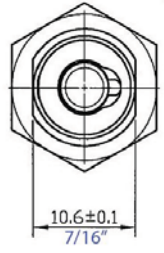

## 2615

LOCK

mm  
in

- \* over 500 key combinations
- \* housing with zinc alloy
- \* available keyed different and keyed alike
- \* 2 keys
- \* Length: 3/8"
- \* Bolt throw 3/16"
- \* Diameter 7/16"

## 2200 Series

X =  
2200AS- 3/8"  
2200aI- 1/2"

Inches

2206- 1/4"  
Special  
Order

Metric

- \* Available keyed alike or keyed different
- \* Housing and barrel zinc alloy
- \* Available in 3/8" and 1/2" cylinder length
- \* 2206- Special Order- 1/4" cylinder length
- \* Diameter: 7/16"
- \* 2 keys
- \* Comes with 1/2" straight cam, 1" straight cam option available